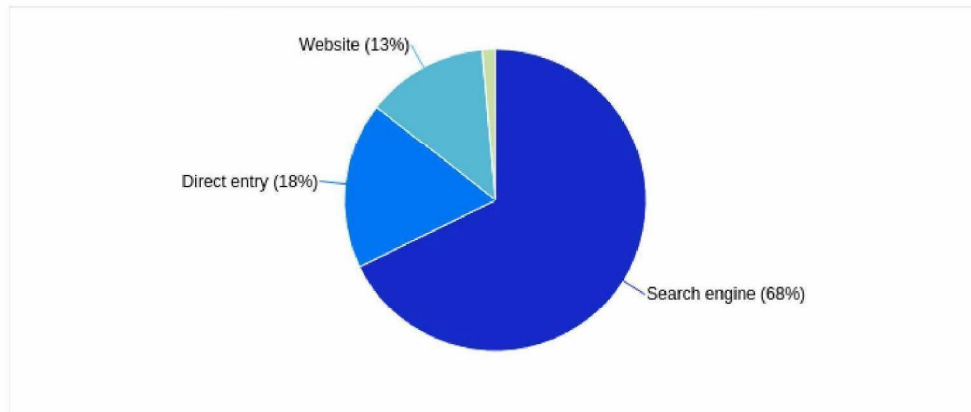

'Populaire' paginatitels rond Coronavirus

This report shows only partial data (filter for event custom variable value 2 have been set)

Selected segment		Date range										
All visitors		23 November 2020 - 29 November 2020										
Page title	Page views			Sessions			Bounce rate			Contact ratio		
	23-11-2020 - 29-11-2020	16-11-2020 - 22-11-2020	% change	23-11-2020 - 29-11-2020	16-11-2020 - 22-11-2020	% change	23-11-2020 - 29-11-2020	16-11-2020 - 22-11-2020	% change	23-11-2020 - 29-11-2020	16-11-2020 - 22-11-2020	% change
	3.694.830	4.645.912	-20,47%	1.973.296	2.463.145	-19,89%	62,61%	61,53%	+1,77%	0%	0%	-
Uitslag van de coronatest | Coronavirus COVID-19 | Rijksoverheid.nl	314.388 8,51%	315.469 6,79%	-0,34%	242.615 12,29%	241.185 9,79%	+0,59%	65,58%	64,98%	+0,92%	No data	No data	-
Klachten? Maak een afspraak voor een coronatest | Coronavirus COVID-19 | Rijksoverheid.nl	305.912 8,28%	297.183 6,4%	+2,94%	237.335 12,03%	232.238 9,43%	+2,19%	50,83%	50,43%	+0,8%	No data	No data	-
Coronavirus COVID-19 | Rijksoverheid.nl	228.922 6,2%	339.029 7,3%	-32,48%	173.327 8,78%	248.696 10,1%	-30,31%	33,69%	28,25%	+19,27%	No data	No data	-