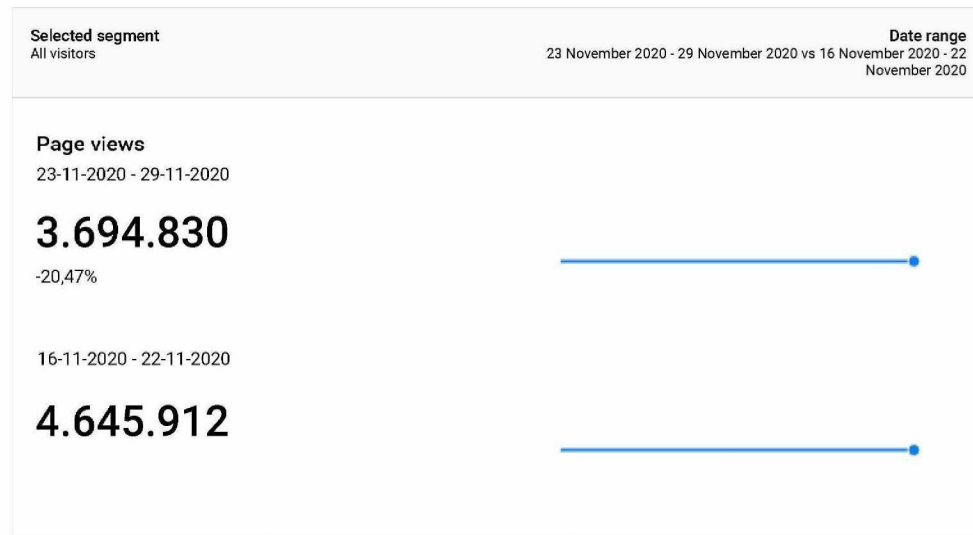

Basis Dashboard Coronavirus t.b.v. Communicatie COVID

pagina weergave corona pagina's

This report shows only partial data (filter for event custom variable value 2 have been set)

Bezoeken (sessies) aan willekeurige 'Coronavirus-pagina's'

This report shows only partial data (filters for page URL, event custom variable value 2 have been set)

Bezoekers aan Coronavirus pagina's

This report shows only partial data (filter for event custom variable value 2 have been set)