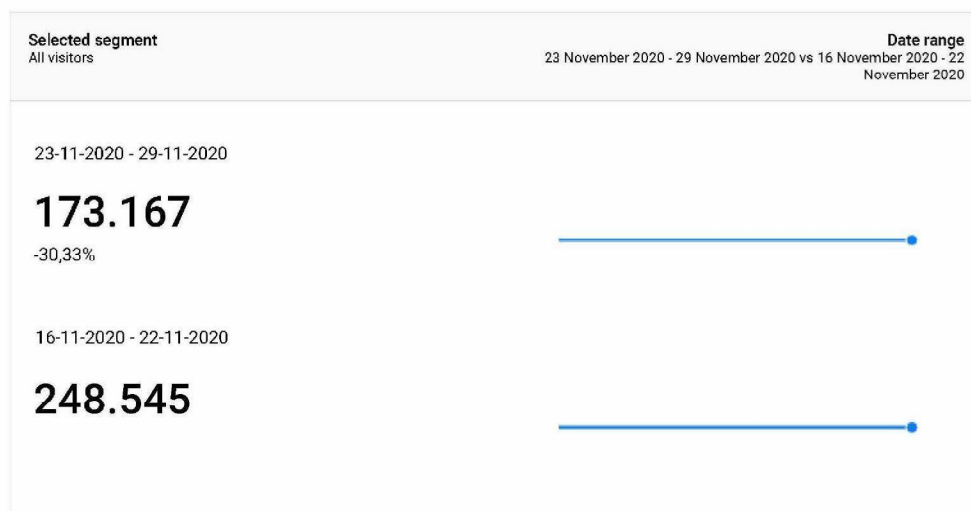

Bezoeken onderwerppagina RO.nl/coronavirus

This report shows only partial data (filter for page URL have been set)

Bezoeken onderwerppagina RO.nl/coronavirus: Financiële regelingen

This report shows only partial data (filter for page URL have been set)