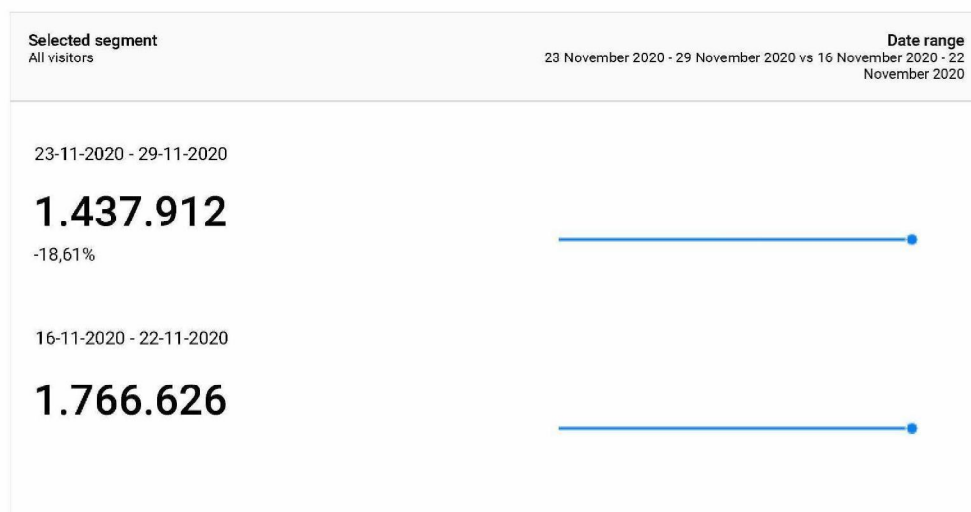

Basis Dashboard Coronavirus t.b.v. Communicatie COVID

pagina weergave corona pagina's

This report shows only partial data (filter for event custom variable value 2 have been set)

Bezoeken (sessies) aan willekeurige 'Coronavirus-pagina's'

This report shows only partial data (filters for page URL, event custom variable value 2 have been set)

Bezoekers aan Coronavirus pagina's

This report shows only partial data (filter for event custom variable value 2 have been set)