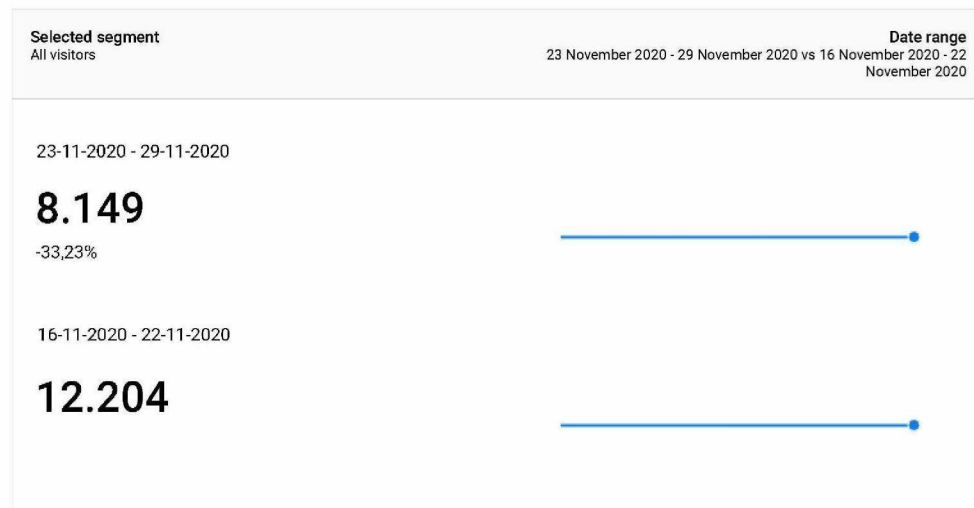

Basis Dashboard Coronavirus t.b.v. Communicatie COVID

pagina weergave corona pagina's

This report shows only partial data (filter for event custom variable value 2 have been set)

Bezoeken (sessies) aan willekeurige 'Coronavirus-pagina's'

This report shows only partial data (filters for page URL, event custom variable value 2 have been set)

Bezoekers aan Coronavirus pagina's

This report shows only partial data (filter for event custom variable value 2 have been set)

Bezoeken onderwerppagina RO.nl/coronavirus

This report shows only partial data (filter for page URL have been set)

Bezoeken onderwerppagina RO.nl/coronavirus: Financiële regelingen

This report shows only partial data (filter for page URL have been set)

Bezoeken onderwerppagina RO.nl/coronavirus-app

This report shows only partial data (filter for event custom variable value 2 have been set)

Bezoeken per uur aan Coronavirus-content

This report shows only partial data (filters for page URL, event custom variable value 2 have been set)