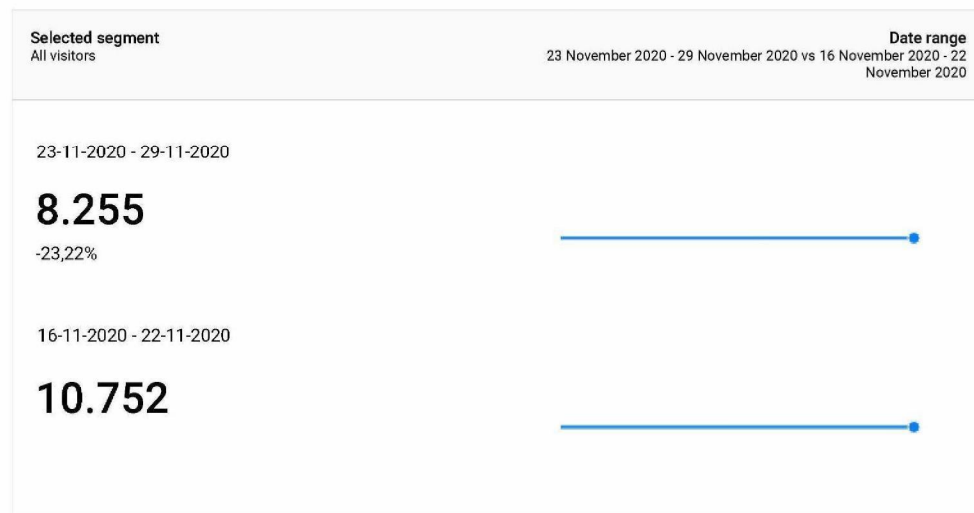

Basis Dashboard Coronavirus t.b.v. Communicatie COVID

pagina weergave corona pagina's

This report shows only partial data (filter for event custom variable value 2 have been set)

Bezoeken (sessies) aan willekeurige 'Coronavirus-pagina's'

This report shows only partial data (filters for page URL, event custom variable value 2 have been set)

Bezoekers aan Coronavirus pagina's

This report shows only partial data (filter for event custom variable value 2 have been set)

Bezoeken onderwerppagina RO.nl/coronavirus-app

This report shows only partial data (filter for event custom variable value 2 have been set)

Bezoeken per uur aan Coronavirus-content

This report shows only partial data (filters for page URL, event custom variable value 2 have been set)